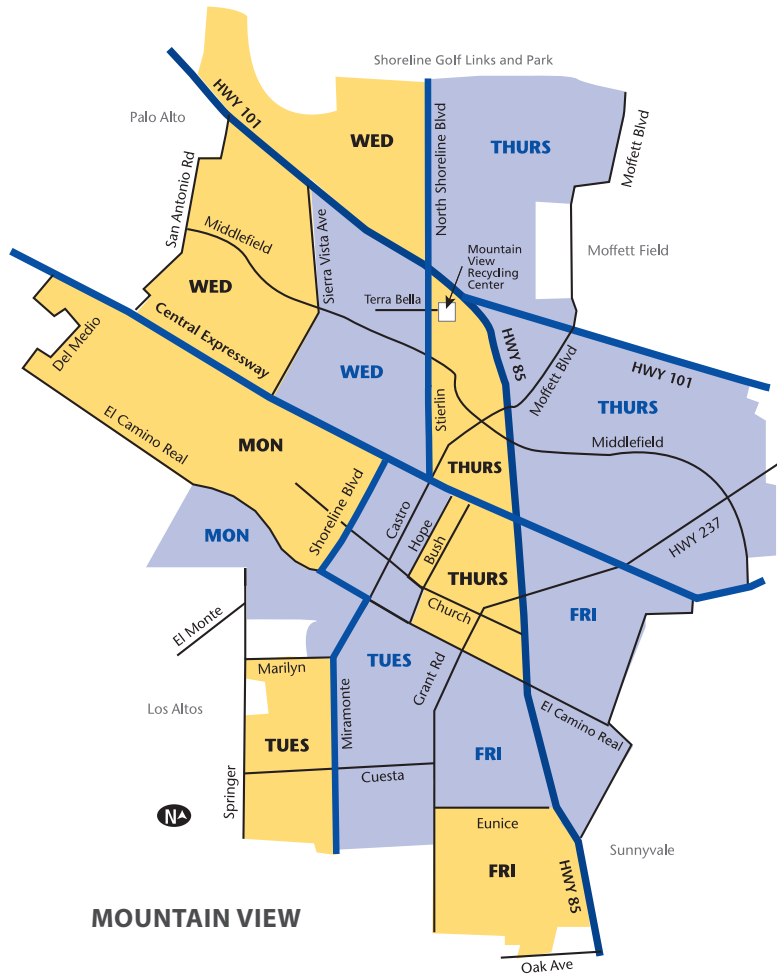

2025 CURBSIDE COLLECTION

Find Your Collection Day

EVERY WEEK trash and compost carts are collected.

What is my collection day?
Locate your neighborhood on the map to find what day is your collection day.

Find Your Recycling Week

EVERY OTHER WEEK recycling carts are collected (along with trash and compost).

Which is my recycling week?
On the map note the color of your neighborhood—blue or yellow. Then refer to the 2025 calendar below. *For example:* On Church Street between Hope and Castro, trash and compost collection is every Tuesday and recycling collection is every other Tuesday on blue weeks, beginning on January 14.

Find collection day schedules and set up service reminders at MountainView.gov/CollectionCalendar.

2025–2026 HOLIDAYS

Collection occurs on all holidays except Thanksgiving (Nov. 27), Christmas (Dec. 25) and New Year's Day (January 1, 2026).

If your collection day falls on or after the holiday, collection will occur one day later that week. For example, for a Thursday holiday, Thursday collection will take place on Friday and Friday collection will take place on Saturday.