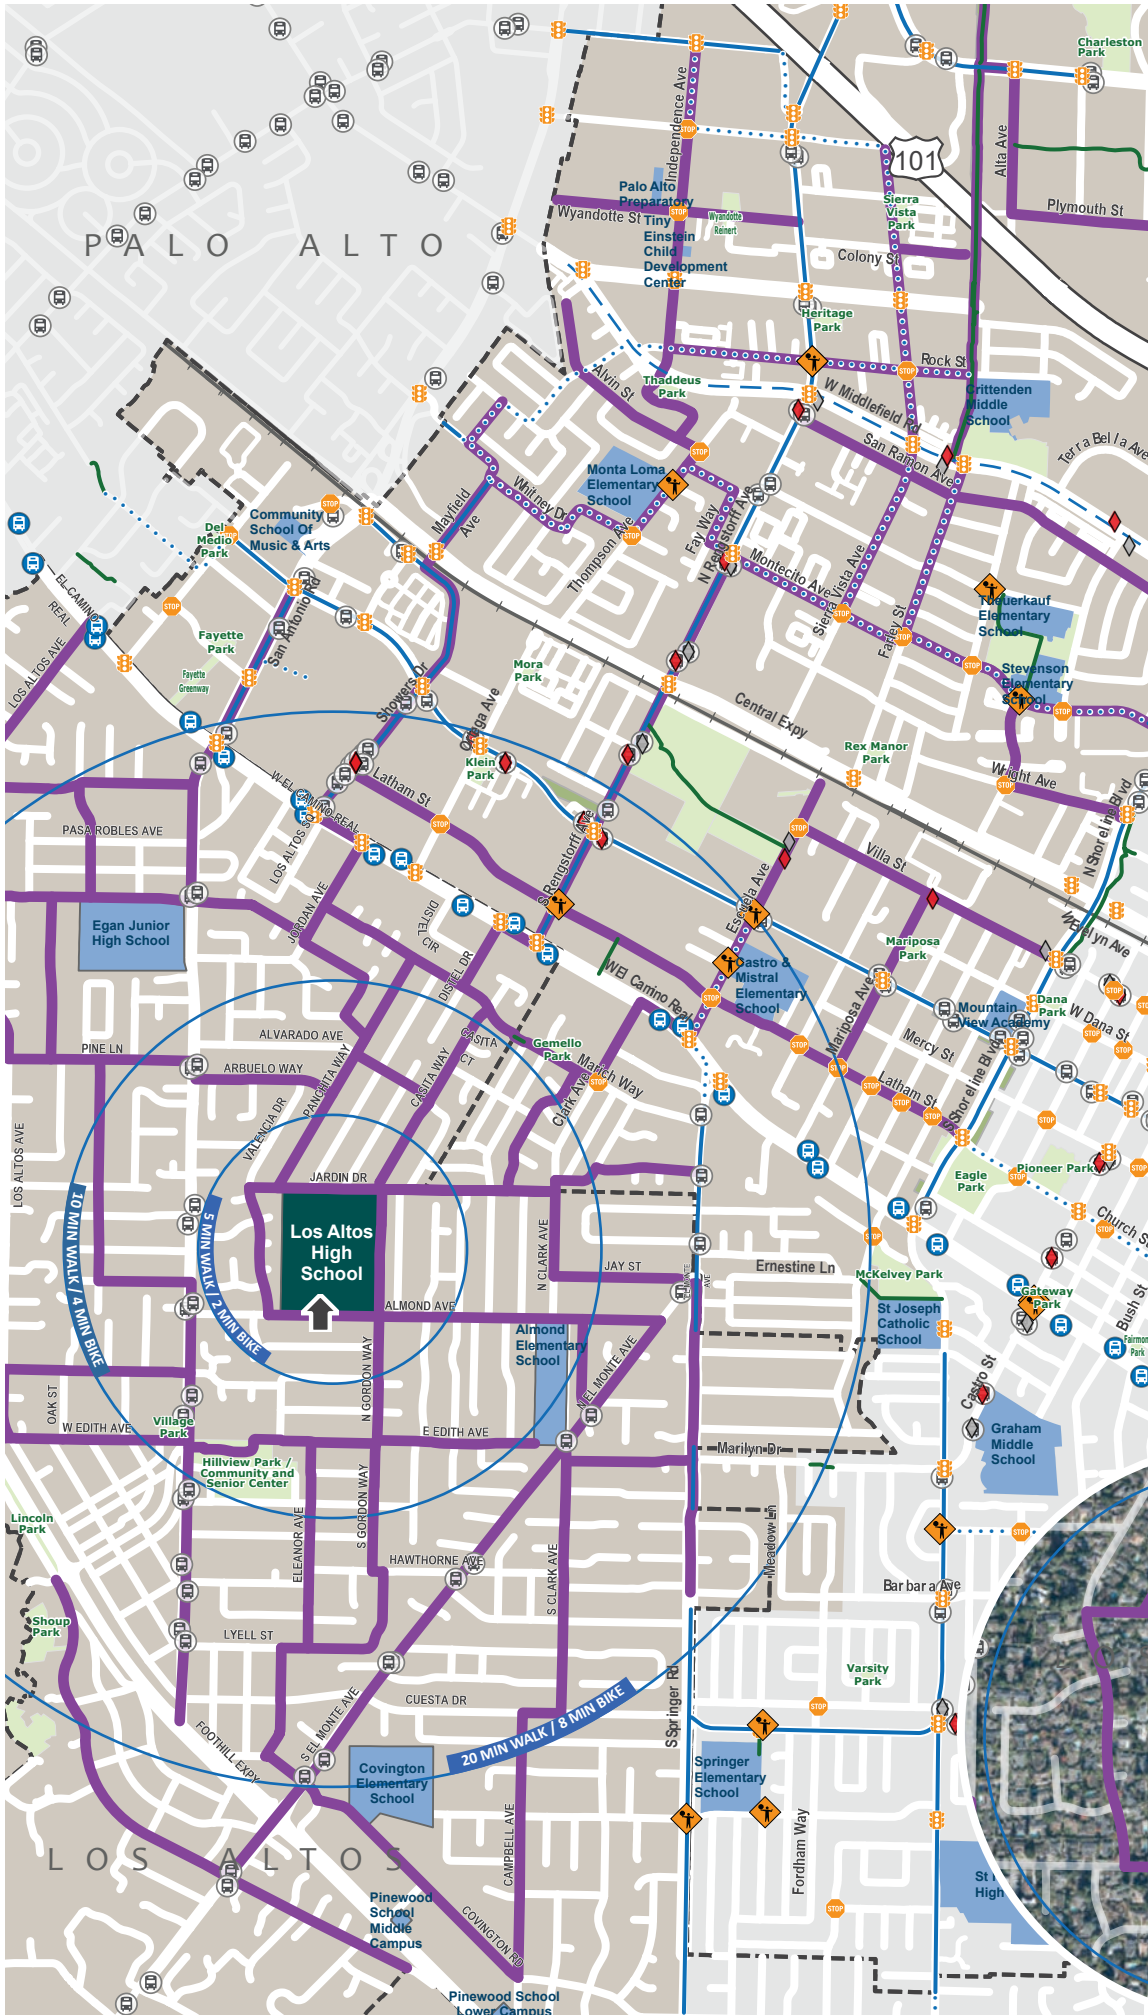

LOS ALTOS HIGH SCHOOL

201 ALMOND AVE.
LOS ALTOS, CA 94022

LEGEND

- All-Way Stop
- Traffic Signal
- Crossing Guard
- VTA Bus Stop
- VTA Bus Stop Route 22
- Community Shuttle Stop
- Gray Route
- Red Route
- School Entrance
- Suggested Route
- Bike Lane
- Bike Route
- Trail
- City Boundary
- School Catchment Area

County of Santa Clara
Sanborn Map Company

Los Altos High School