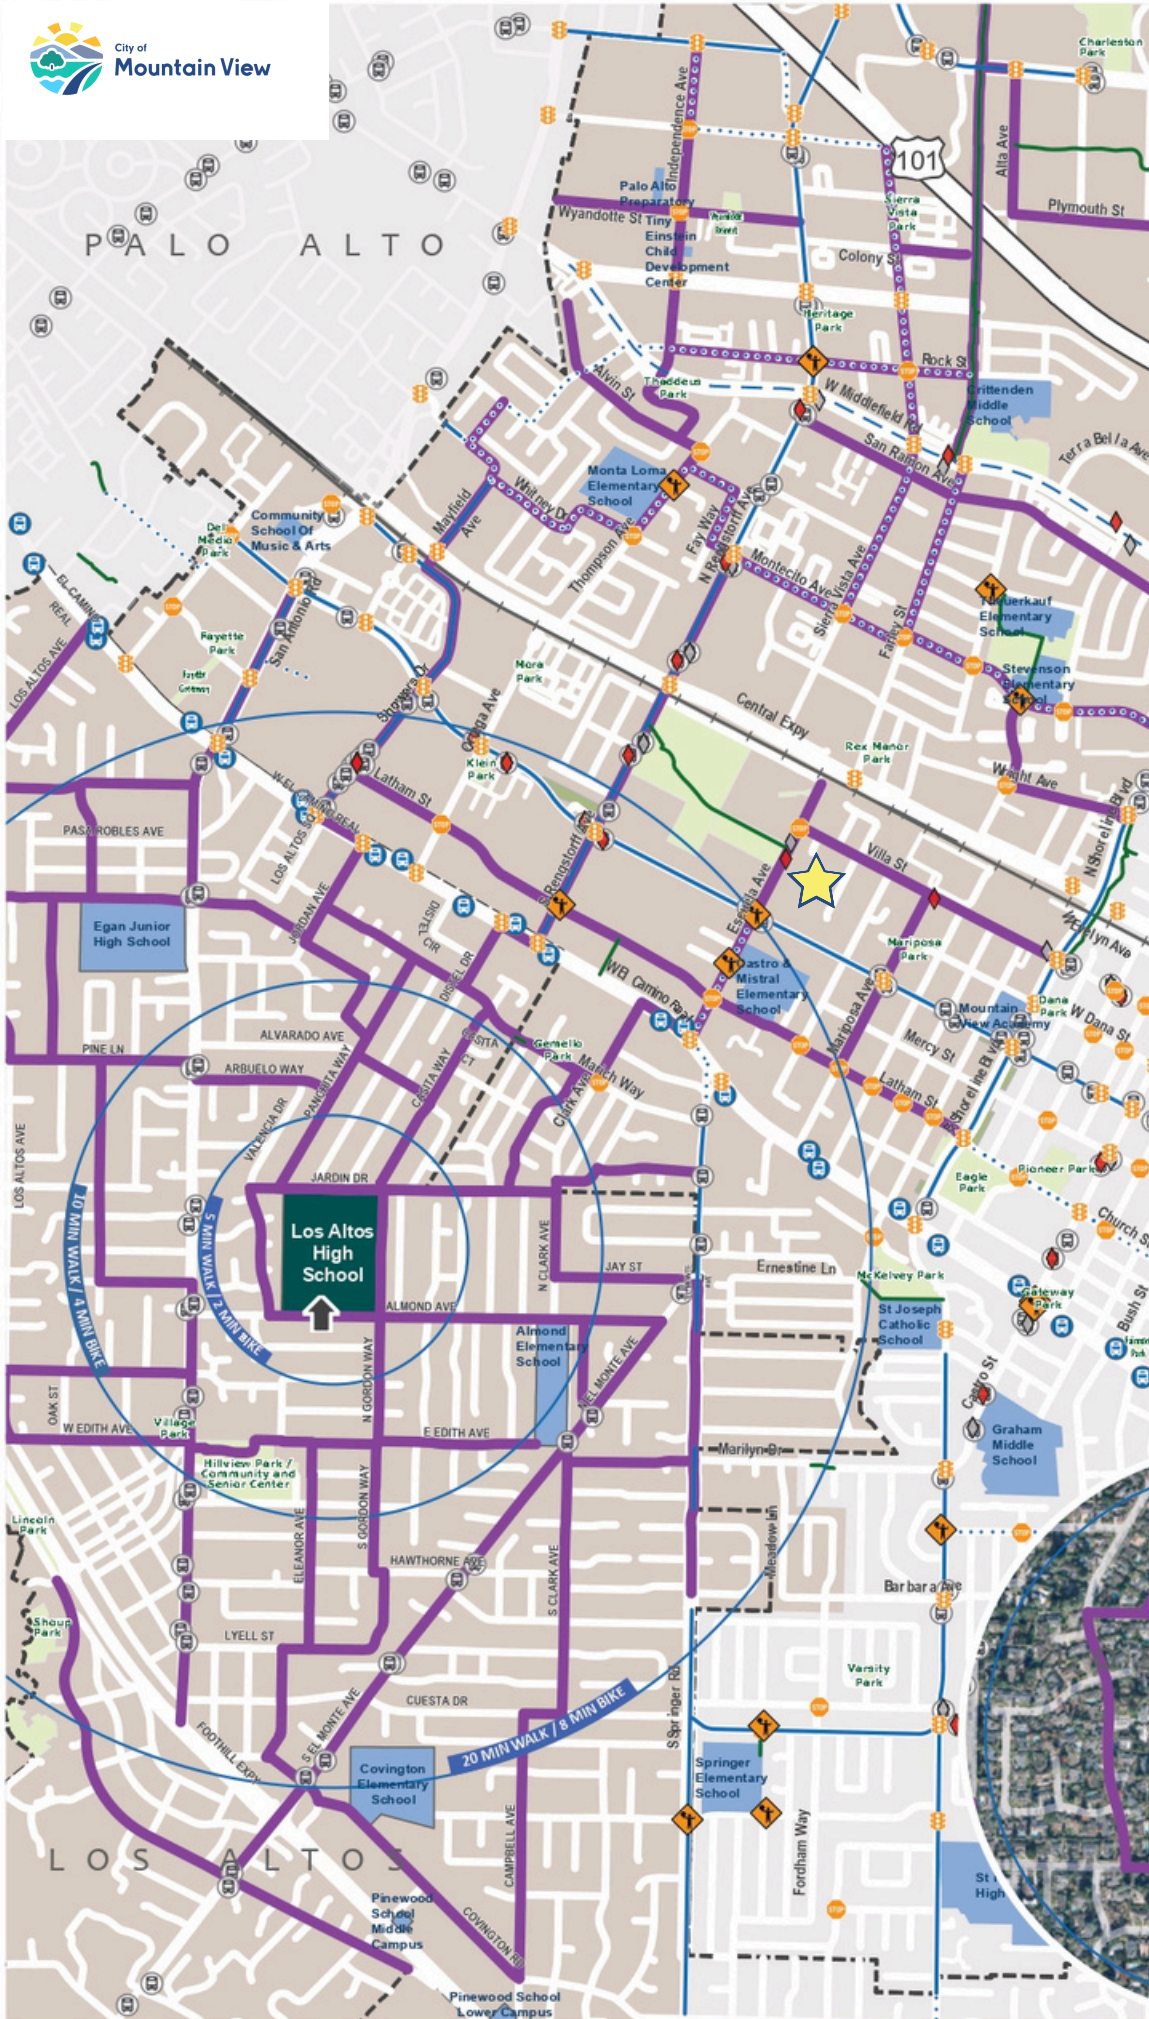

LOS ALTOS HIGH SCHOOL to THE VIEW TEEN CENTER

LEGEND

- All-Way Stop
- Traffic Signal
- Crossing Guard
- VTA Bus Stop
- VTA Bus Stop Route 22
- Community Shuttle Stop
- Gray Route
- Red Route
- School Entrance
- Bike Lane
- Bike Route
- Trail
- Suggested Route
- School Catchment Area
- City Boundary
- The View Teen Center