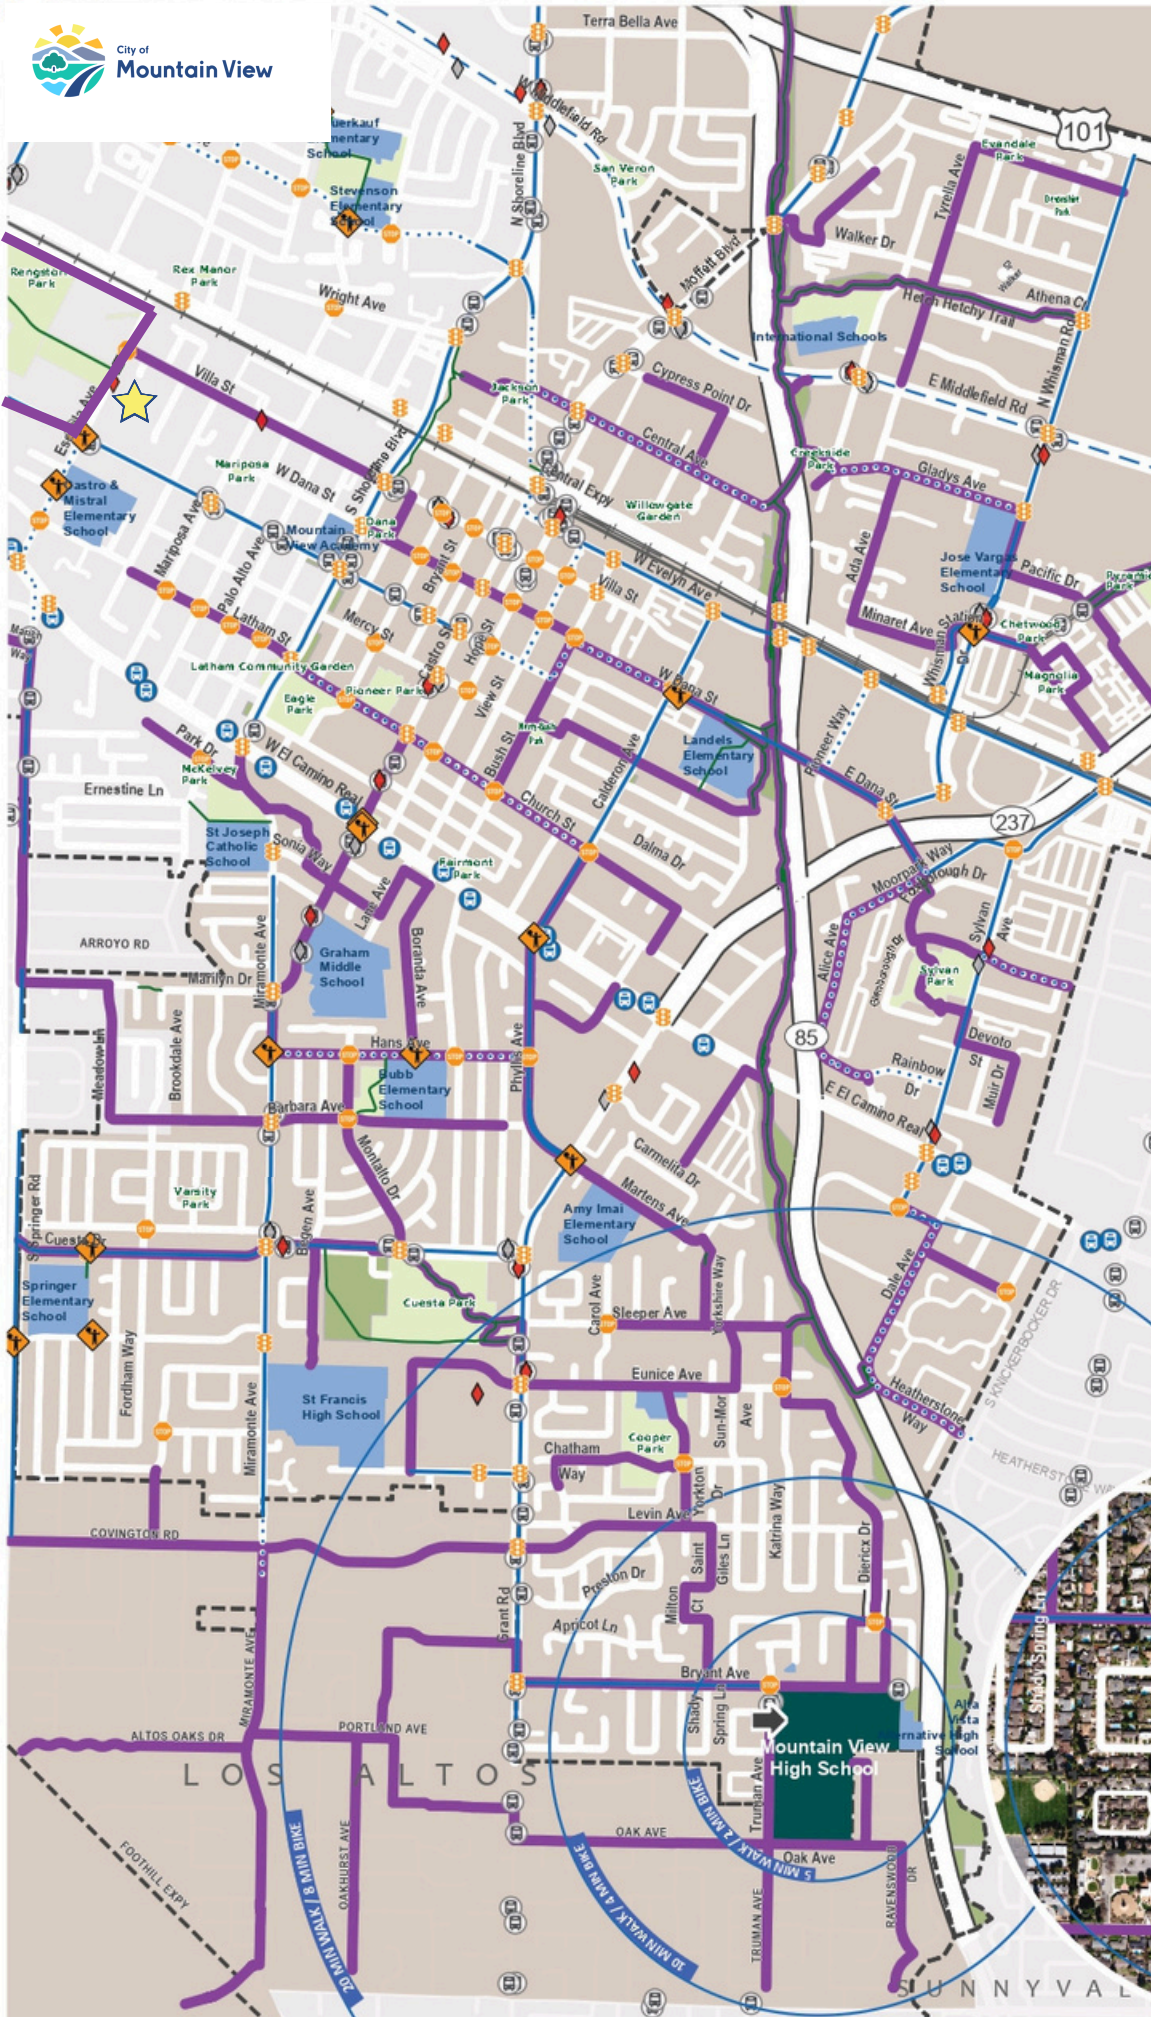

MOUNTAIN VIEW HIGH SCHOOL to THE VIEW TEEN CENTER

LEGEND

-  All-Way Stop
-  Traffic Signal
-  Crossing Guard
-  VTA Bus Stop
-  VTA Bus Stop Route 22
-  Community Shuttle Stop
-  Gray Route
-  Red Route
-  School Entrance
-  Bike Lane
-  Bike Route
-  Trail
-  Suggested Route
-  School Catchment Area
-  City Boundary
-  The View Teen Center