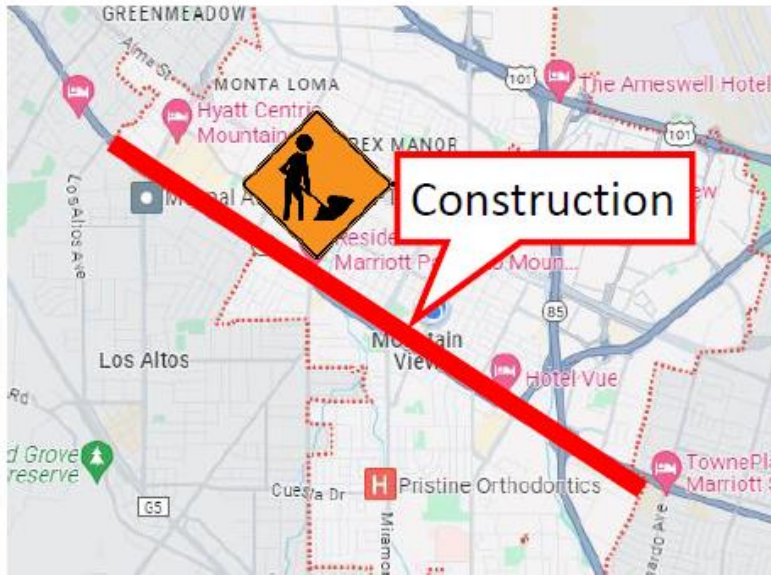

CONSTRUCTION NOTICE

El Camino Real (SR 82) Repaving

The State of California Department of Transportation (Caltrans) will repave El Camino Real (State Route 82) in Mountain View. The project will enhance bicycle and pedestrian facilities while also reconstructing the roadway. On-street parking will be removed.

Estimated Construction Start Date: Early 2024

The construction schedule is subject to change.

For more information, please contact Victor.Gauthier@dot.ca.gov or the City's Public Works Department at 650 903 6311 and visit <https://www.mountainview.gov/elcamino>.

If you need this information translated, please contact 650-903-6145.

Si desea más información en su idioma, por favor llame al 650-903-6145.

如果你需要中文版信息，請联系 650-903-6145.

Если вам нужно чтобы эта информация была переведена, обращайтесь 650-903-6145.